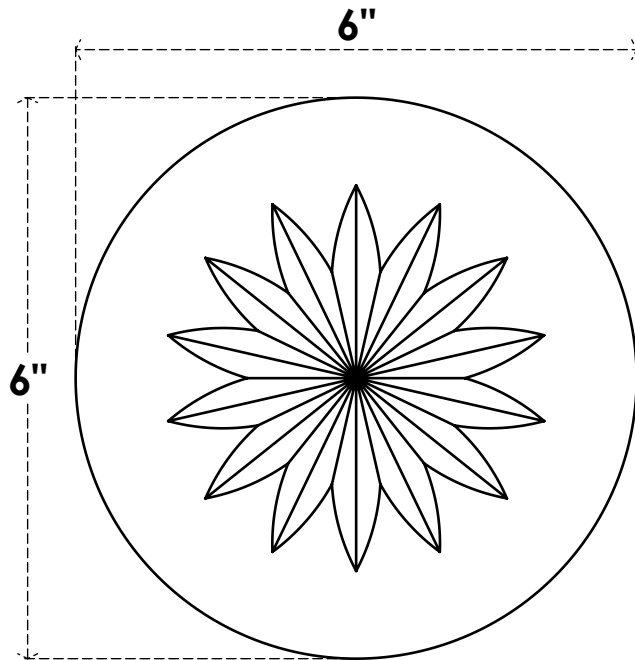

ROSP060X060X050GRY09

6"W X 6"H X 1/2"P STANDARD GRAYSON FLOWER ROSETTE WITH SQUARE EDGE, ARCHITECTURAL GRADE PVC

FRONT

SIDE

EKENA MILLWORK
2300 WEST MAIN ST.
CLARKSVILLE, TX 75426
TOLL FREE: 866-607-0453
WWW.EKENAMILLWORK.COM