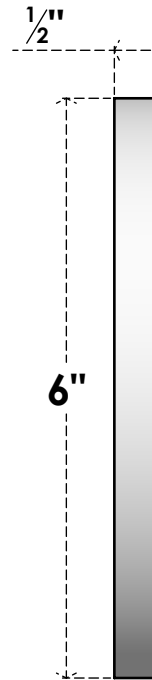

ROSP060X060X050GRY09

6"W X 6"H X 1/2"P STANDARD GRAYSON FLOWER ROSETTE WITH SQUARE EDGE, ARCHITECTURAL GRADE PVC

FRONT

SIDE

EKENA MILLWORK
2300 WEST MAIN ST.
CLARKSVILLE, TX 75426
TOLL FREE: 866-607-0453
WWW.EKENAMILLWORK.COM

NOTES

1. INSTALLATION TO BE COMPLETED IN ACCORDANCE WITH MANUFACTURER'S SPECIFICATIONS.
2. DRAWING MAY NOT BE TO SCALE
3. THIS DRAWING IS INTENDED FOR DESIGN AND PLANNING PURPOSES ONLY.
4. ALL INFORMATION CONTAINED HEREIN WAS CURRENT AT THE TIME OF DEVELOPMENT BUT MUST BE REVIEWED AND APPROVED BY THE PRODUCT MANUFACTURER TO BE CONSIDERED ACCURATE.
5. ARCHITECTURAL GRADE PVC PRODUCTS ARE MADE FROM EXPANDED CELLULAR PVC AND COME NATURALLY WHITE BUT MAY BE PAINTED